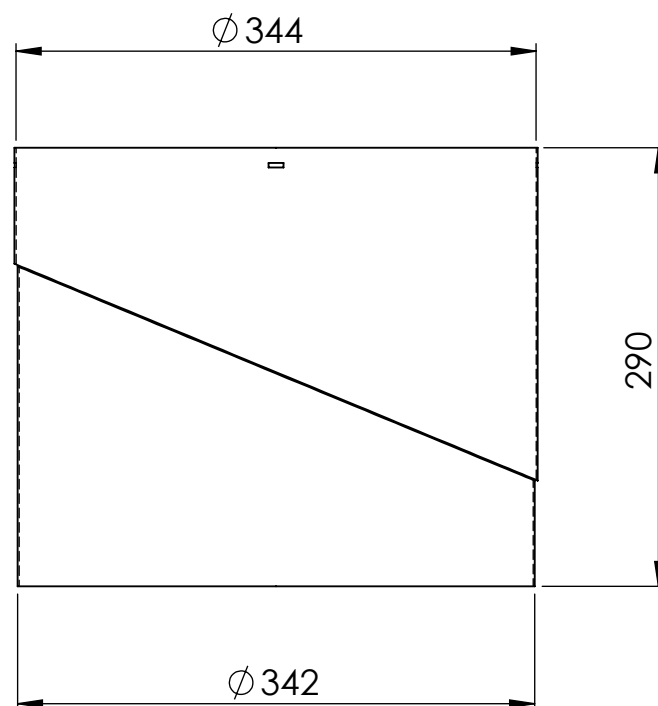

0-30 degree

TITLE

Solatube ϕ 35 cm extension tube top angle

BY
MV

DATE | DIM
20-3-2020 | A3

SC
1:10

All dimensions in mm

TEKENING NO.