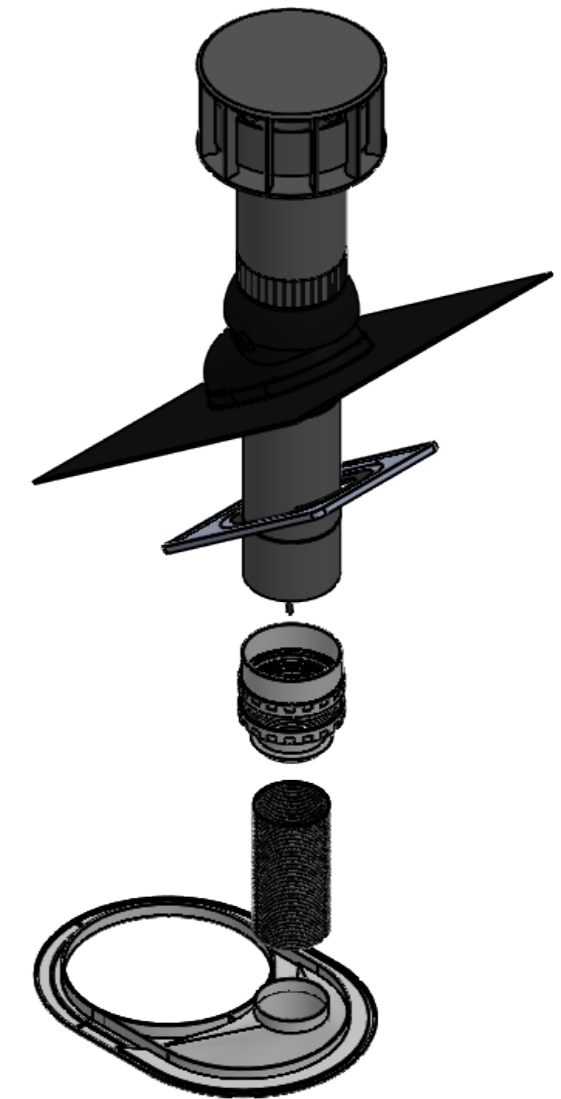

ITEM	PART
1	Ventilation pipe
2	pitched roof flashing
3	Hybrid fan
4	airtight cuff
5	Flexible connection incl ø131 mm to ø100 mm
6	Ventilation hose ø100 mm
7	Ventilation grid

TITLE

Solatube Ø 25 cm ventilation system, including pitched roof flashing and 10 cm ventilation ducting.

TEKENING NO.

BY MV DATE 21-2-2020 DIM A3 SC 1:10 All dimensions in mm

T165002-25

Distributor

NL  
www.solatube.nl

BE  
www.solatube.be

UK  
www.solatube.co.uk